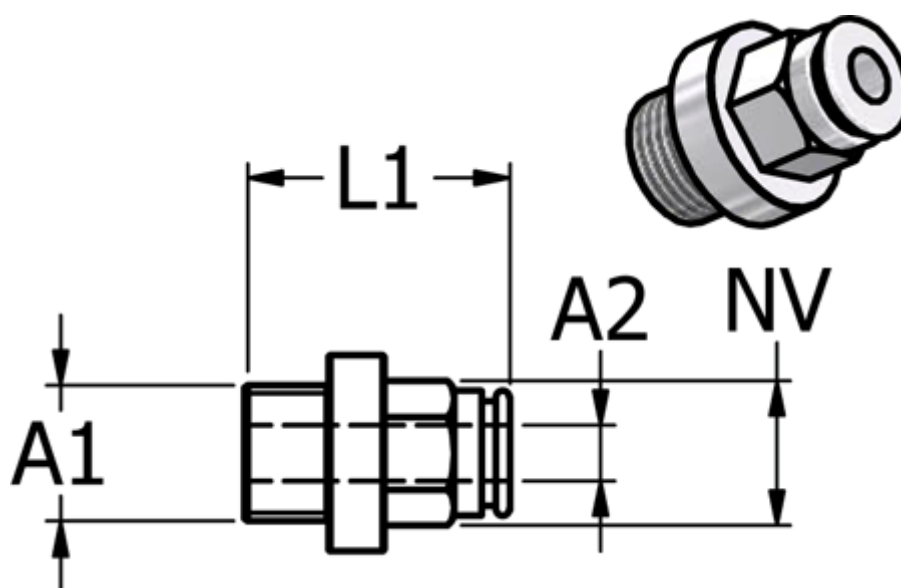

Article number: 5868450388

Description: Metal Push-in fitting 845.038-8, Ø8-G 3/8"  
Straight union with FPM O-ring

## Measures

Ext. hose diameter A2 =	8
L1	= 25
NV	= 13
Thread A1	= G 3/8"